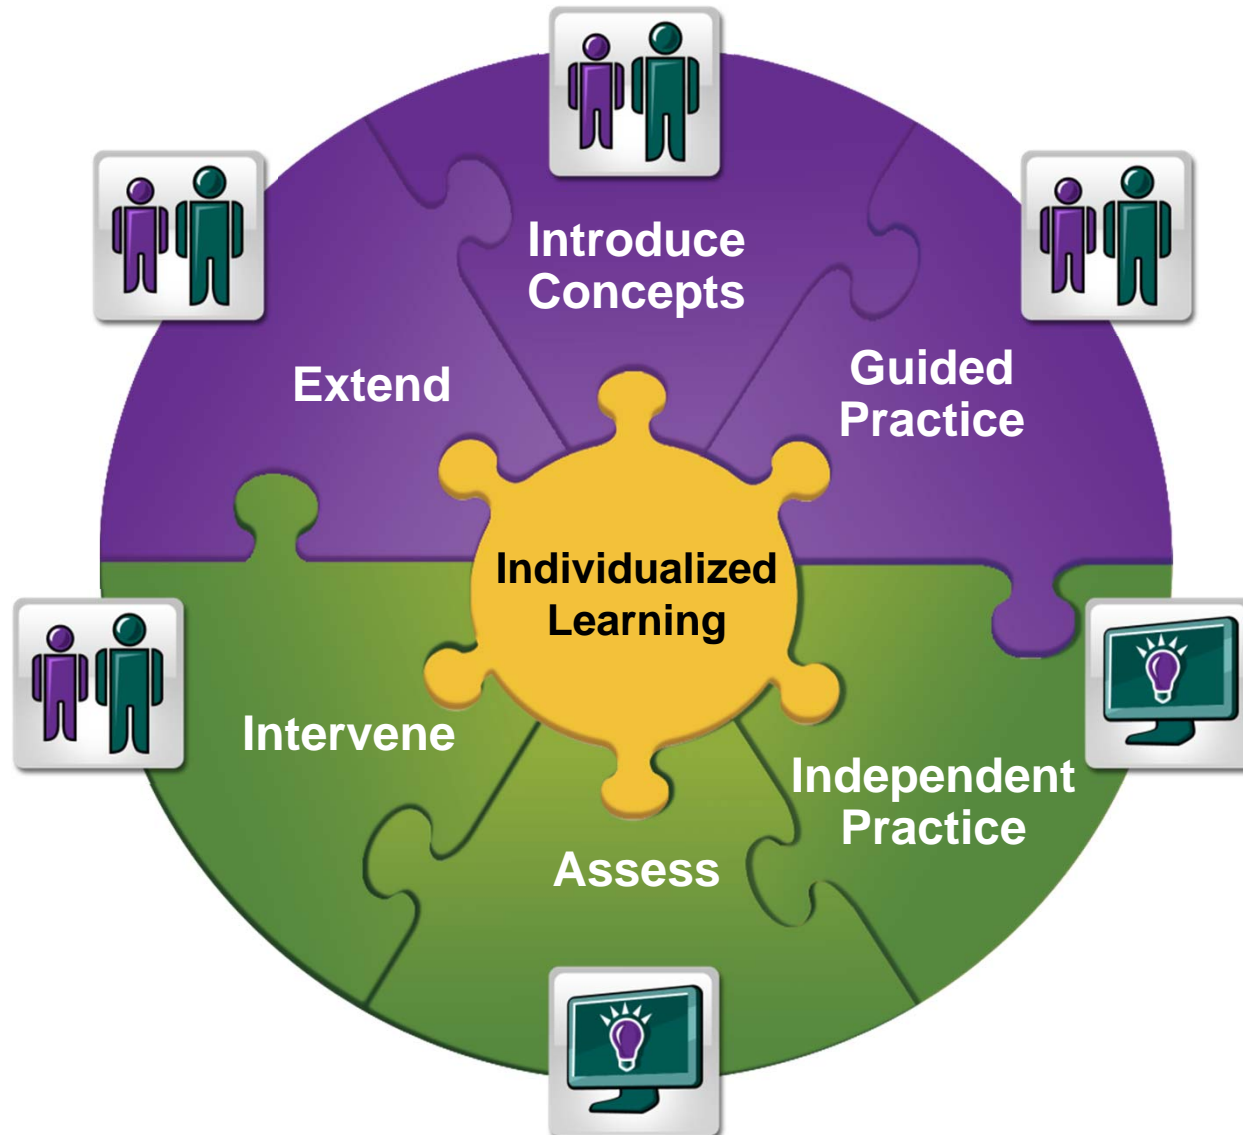

Keys to Rocketship's Success

Culture

- College prep
- Home visits
- Volunteer hours
- Parent Leadership

People

- 75% Teach for America
- Academic deans
- 3-year Leadership Dev't Program

Individualized Learning

- Address needs of every student

Outstanding Student Achievement

The Power of Learning Lab

Rocketship School Schedule

Typical School

- 4 generalist teachers
- 4 classrooms

	1 st Grade Class 1	1 st Grade Class 2	1 st Grade Class 3	1 st Grade Class 4
1st Period	Teacher A	Teacher B	Teacher C	Teacher D
2nd Period	↓	↓	↓	↓
3rd Period	↓	↓	↓	↓
4th Period	↓	↓	↓	↓

Rocketship

- “75/25” mix
- 3 specialist teachers
- 1 lab staff
- 3 classrooms
- 1 learning lab

	1 st Grade Class 1	1 st Grade Class 2	1 st Grade Class 3	1 st Grade Class 4
1st Period	Literacy Teacher A	Literacy Teacher B	Math Teacher C	Learning Lab
2nd Period	↓	↓	Learning Lab	Math Teacher C
3rd Period	Math Teacher C	Learning Lab	Literacy Teacher A	Literacy Teacher B
4th Period	Learning Lab	Math Teacher C	↓	↓